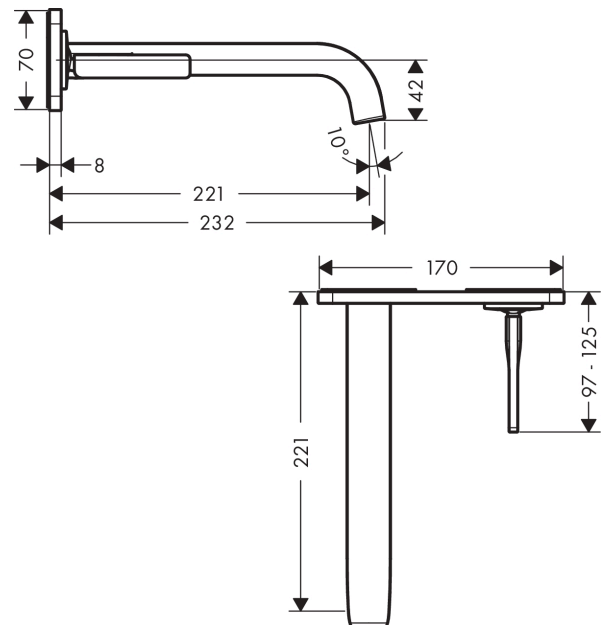

AXOR Citterio E

Single lever basin mixer for concealed installation wall-mounted with spout 221 mm and plate

Surfaces: **Chrome** Article Number: **36114000**

Description

product features

- consists of: single lever basin mixer for concealed installation wall-mounted, waste set
- projection 221 mm
- laminar spray
- flow rate at 3 bar: 5 l/min
- joystick ceramic cartridge
- suitable for continuous flow water heaters
- non-closing waste set
- handle can be positioned on the right or left, depends on the basic set installation

Technology

Design awards

Product image

Scale drawing

Flowchart